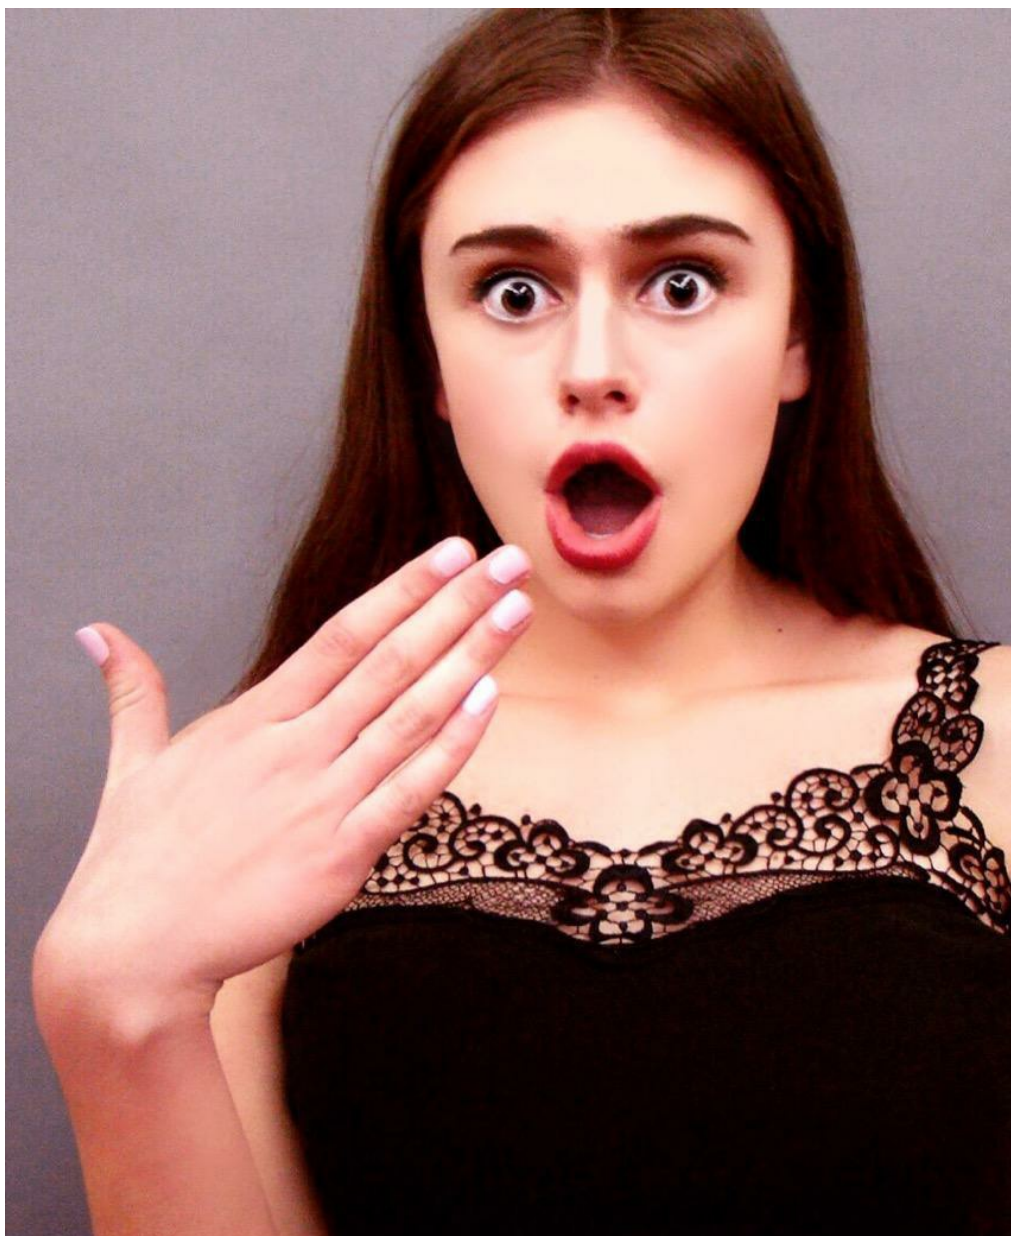

# KRISTINA TKACHUK

height: 180, weight: 52, chest: 85, waist: 64, thighs: 86  
<https://podium.im/en/models/kristina-tkachuk>