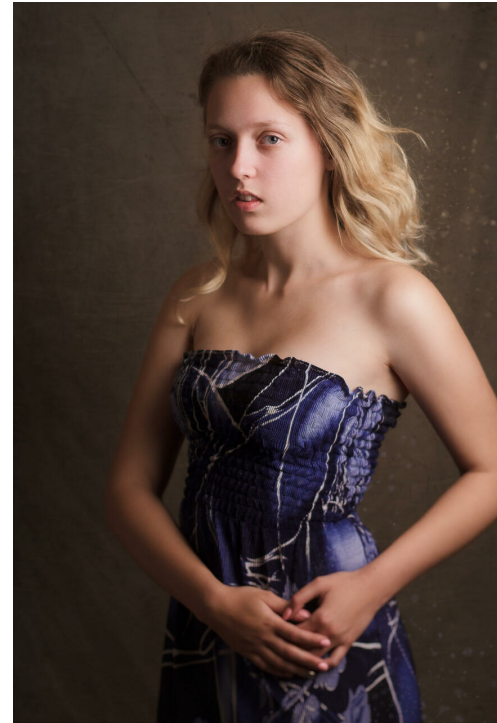

ALEKSANDRA FEDJUSHKINA

height: 166, weight: 55, chest: 87, waist: 68, thighs: 98
<https://podium.im/en/models/aleksandra-fedjushkina>

www.Art.Space.Photostudio
p. 10.pam.photo