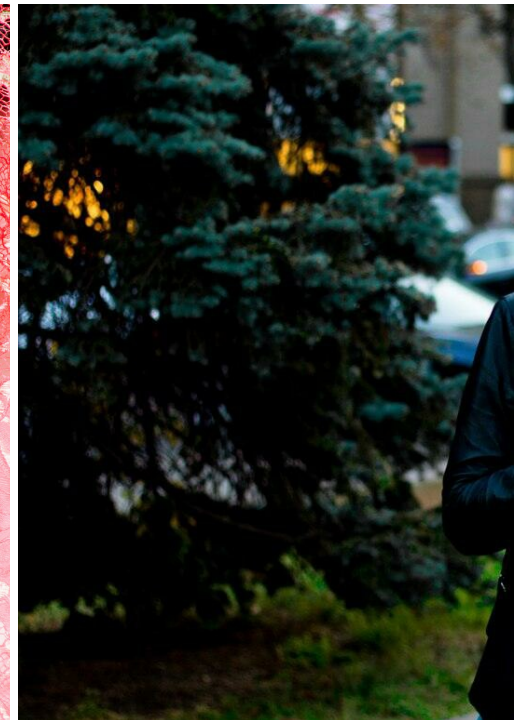

ALEKSANDRA FEDJUSHKINA

height: 166, weight: 55, chest: 87, waist: 68, thighs: 98
<https://podium.im/en/models/aleksandra-fedjushkina>

www.Art.Space.Photostudio
p. 10.pam.photo