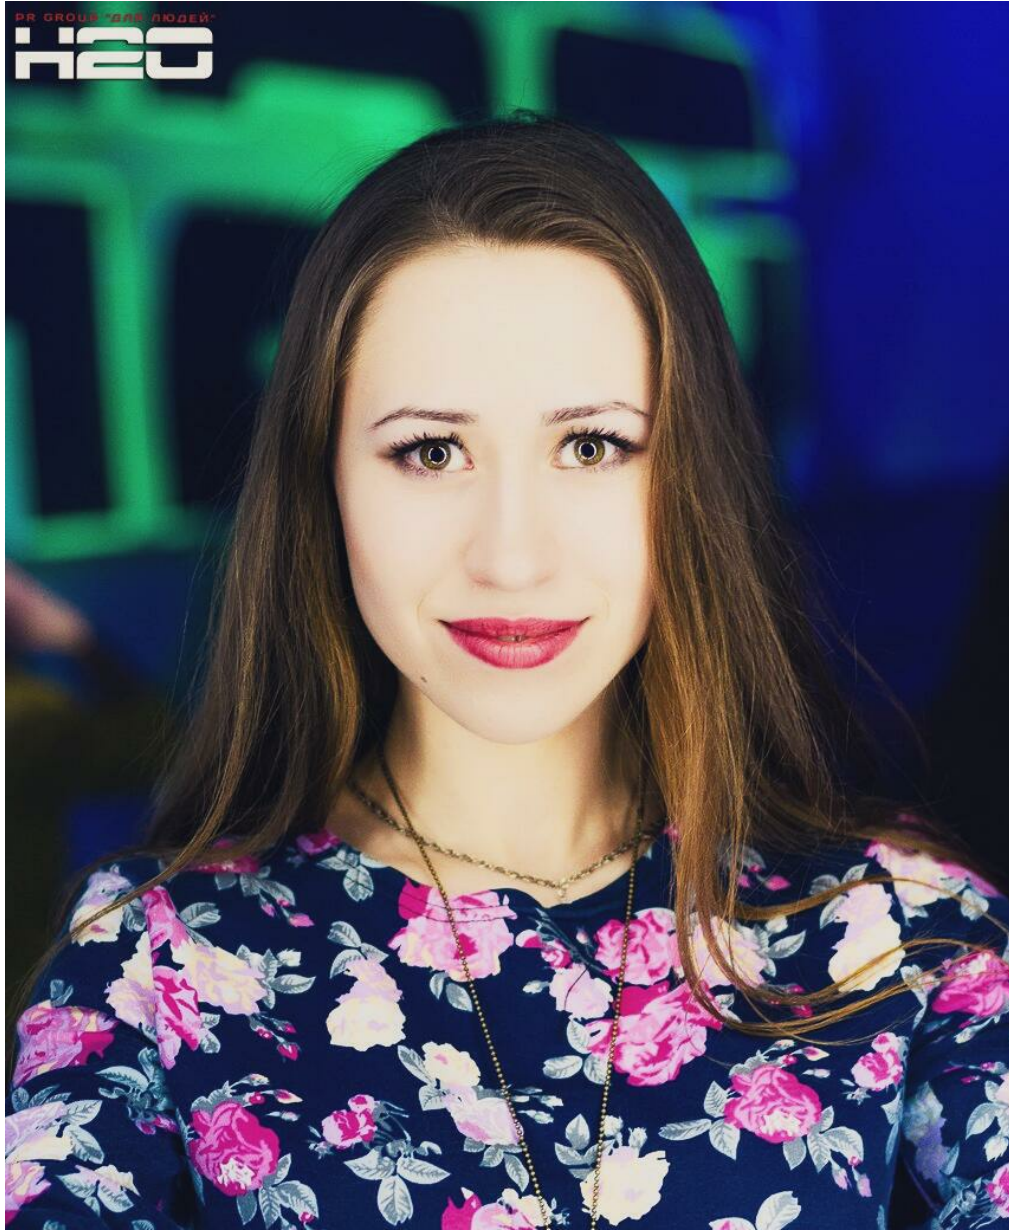

OLESA PIGOL'CUK

height: 162, weight: 44, chest: 86, waist: 60, thighs: 87

<https://podium.im/en/models/olesja-pgolchuk>