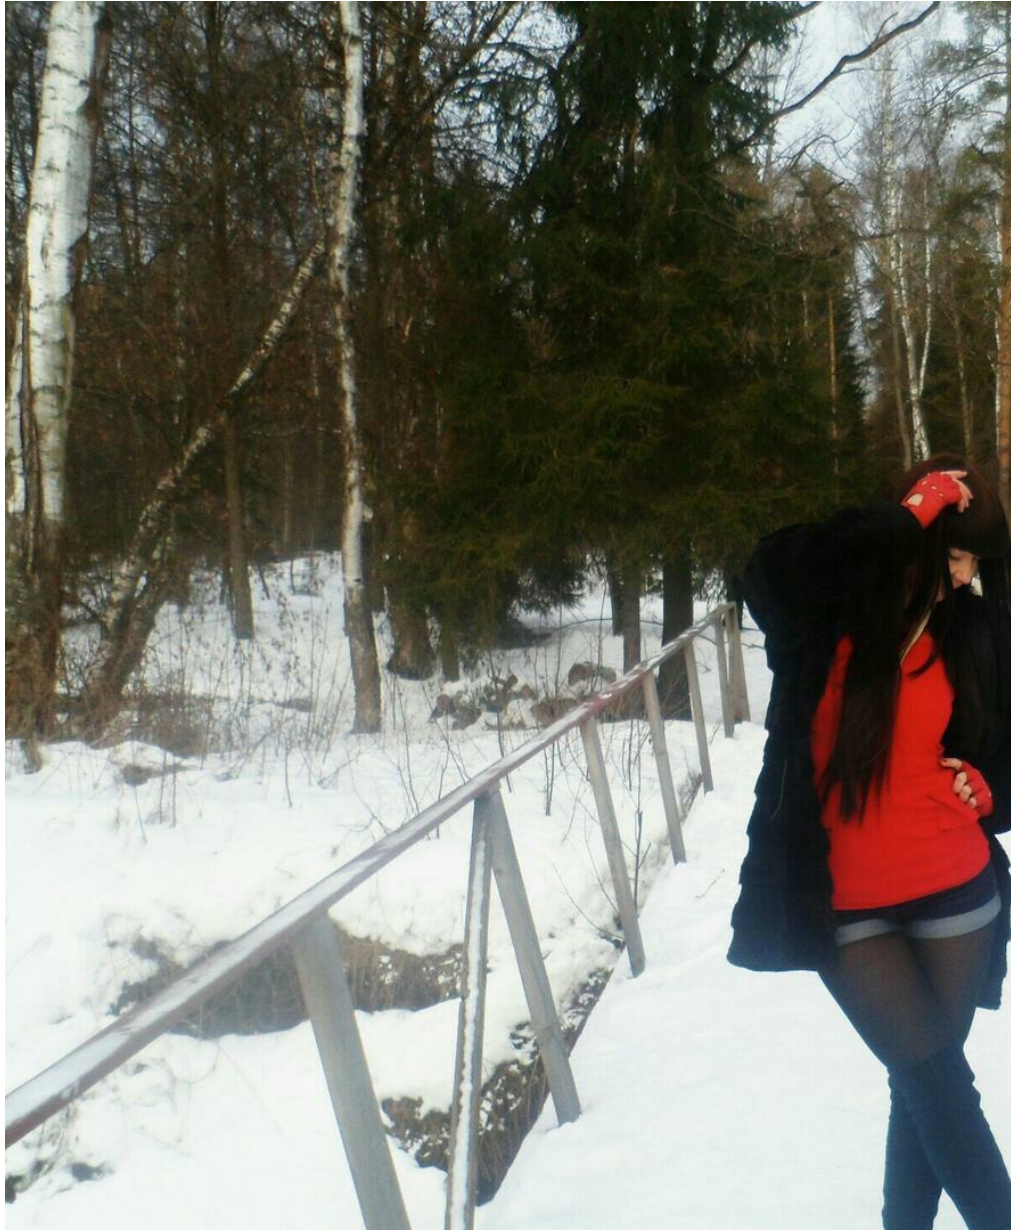

LERA LEROCHKA

height: 168, weight: 53, chest: 88, waist: 65, thighs: 90
<https://podium.im/en/models/valerija-potehina>