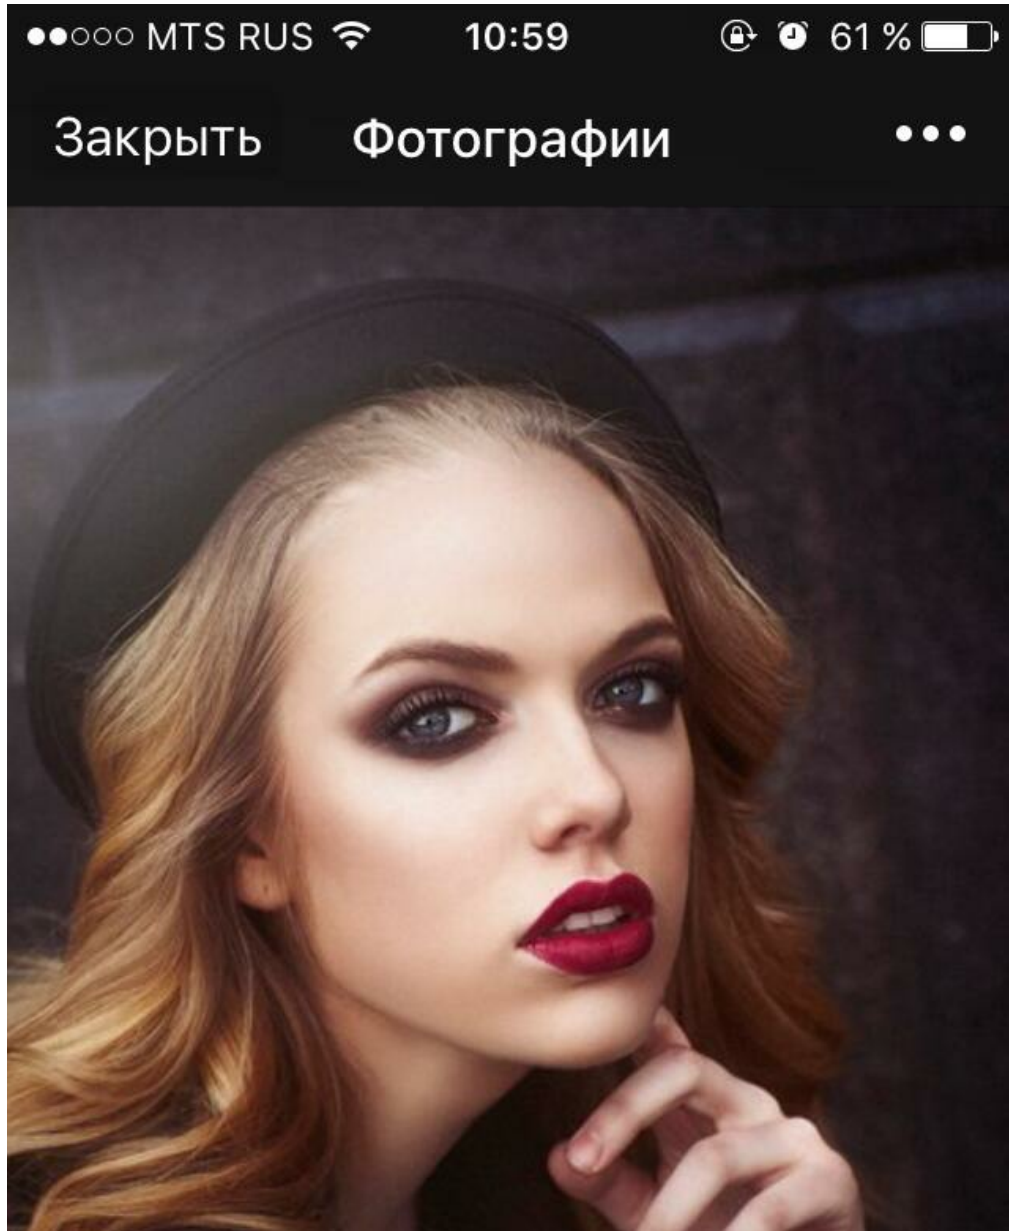

# POLINA BAZAROVA

height: 170, weight: 49, chest: 85, waist: 61, thighs: 91  
<https://podium.im/en/models/polina-bazarova>