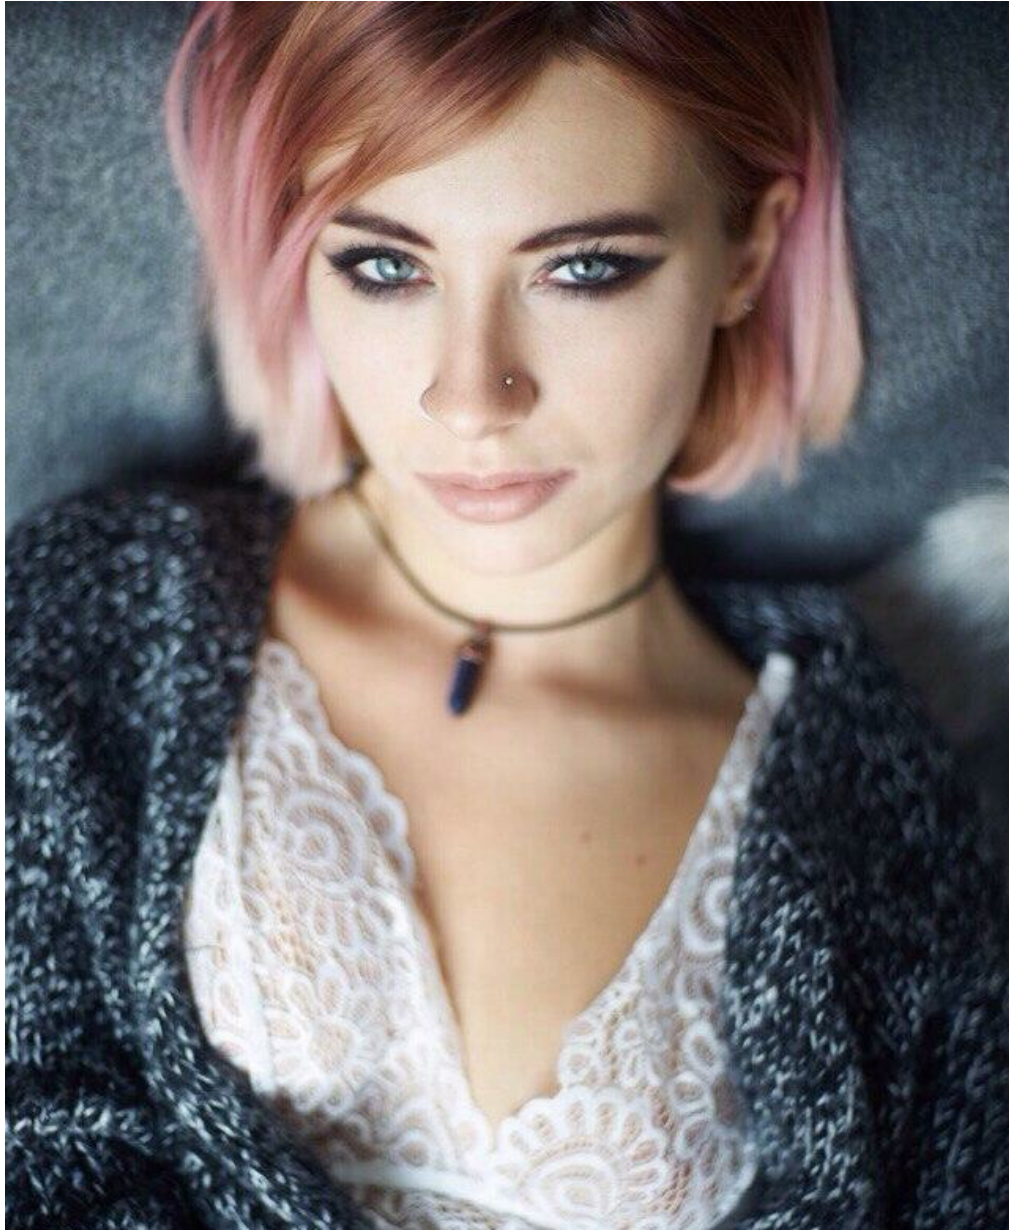

VERA BALASOVA

height: 160, weight: 47, chest: 79, waist: 62, thighs: 88
<https://podium.im/en/models/blettor>