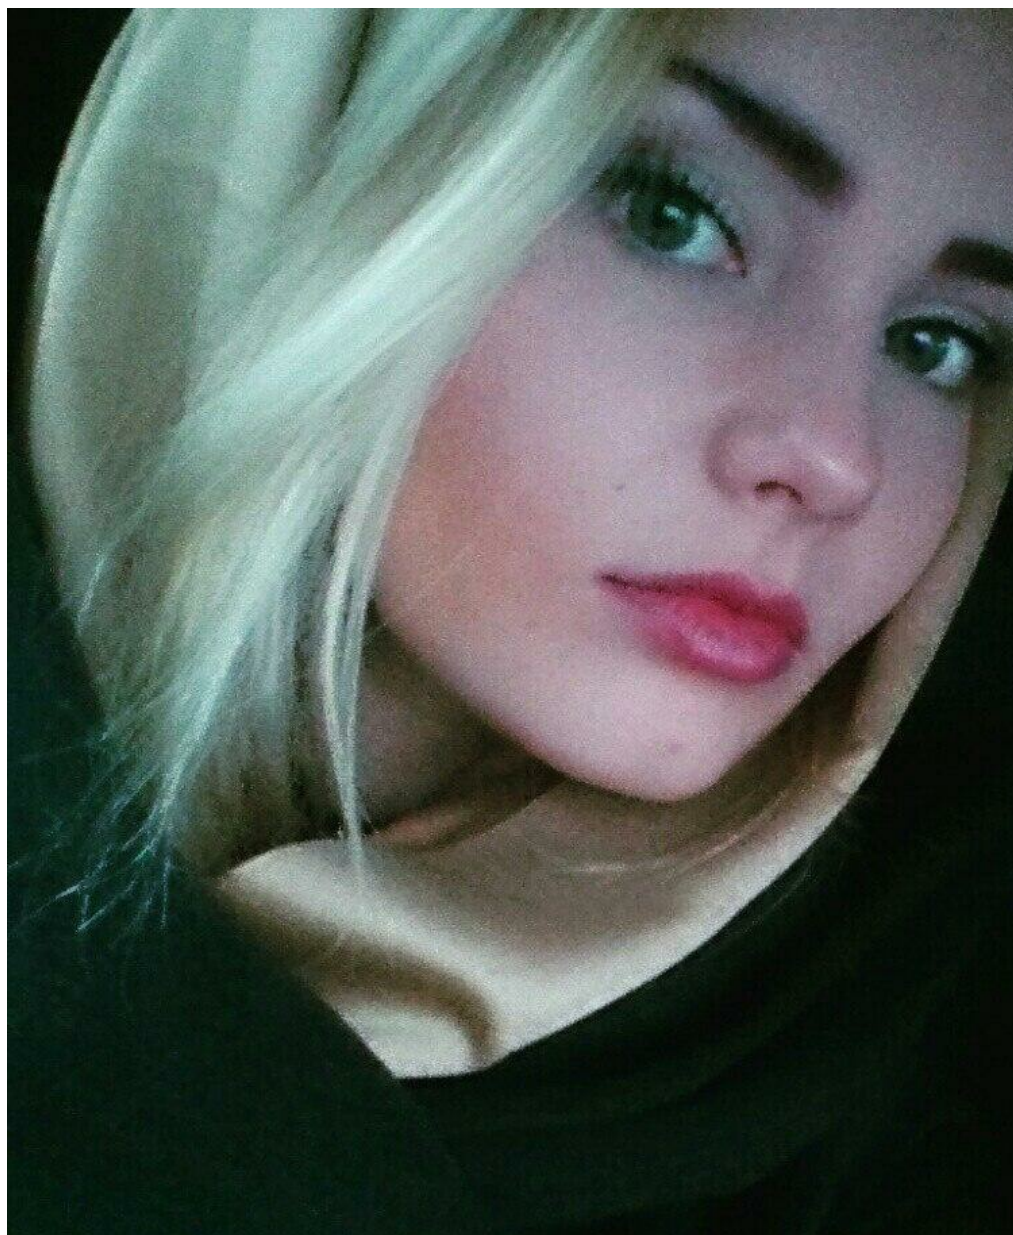

MARIA MALAVKO

height: 172, weight: 51, chest: 89, waist: 62, thighs: 90
<https://podium.im/en/models/marija-maljvko>