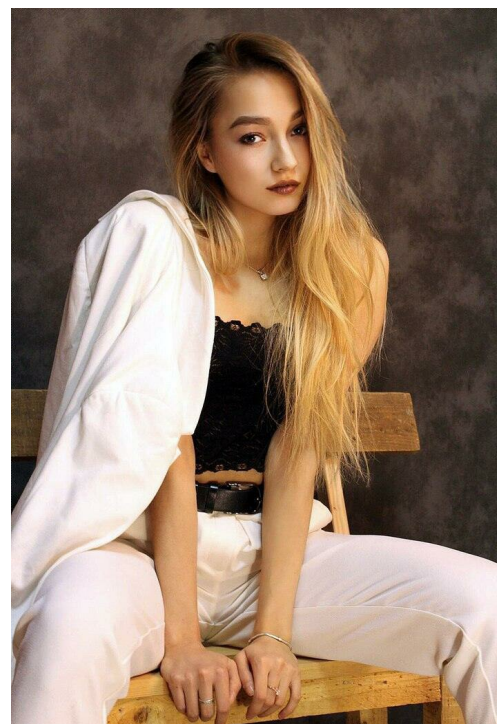

ULA MAKSIMOVA

☐☐: 170, ☐☐: 50, ☐☐: 86, ☐: 62, ☐☐: 87

<https://podium.im/cn/models/julja-maksimova>