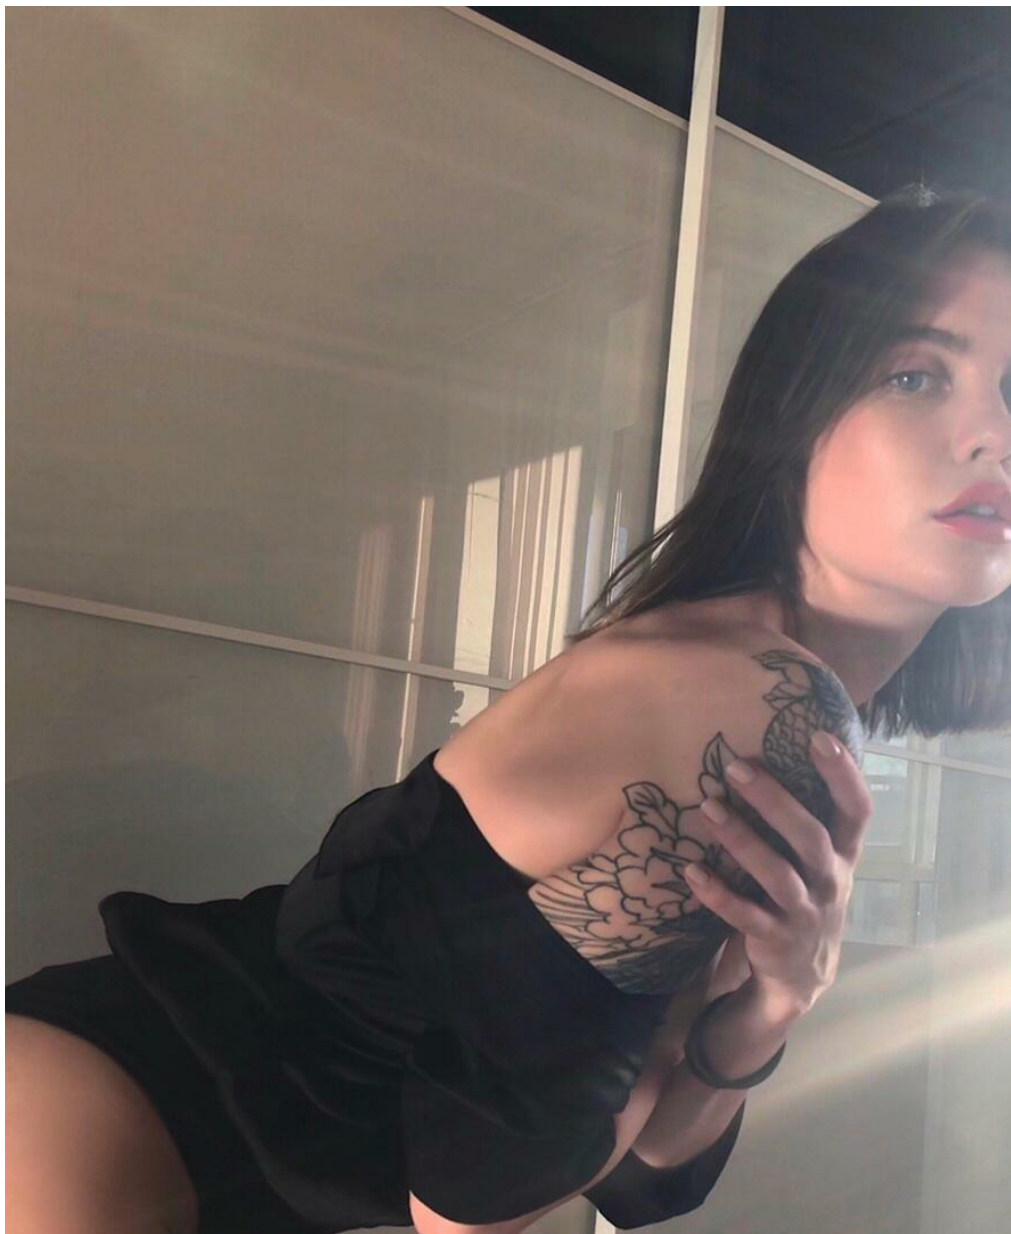

EKATERINA MARKOVA

height: 170, weight: 47, chest: 80, waist: 61, thighs: 86
https://podium.im/en/models/ekaterina_mark