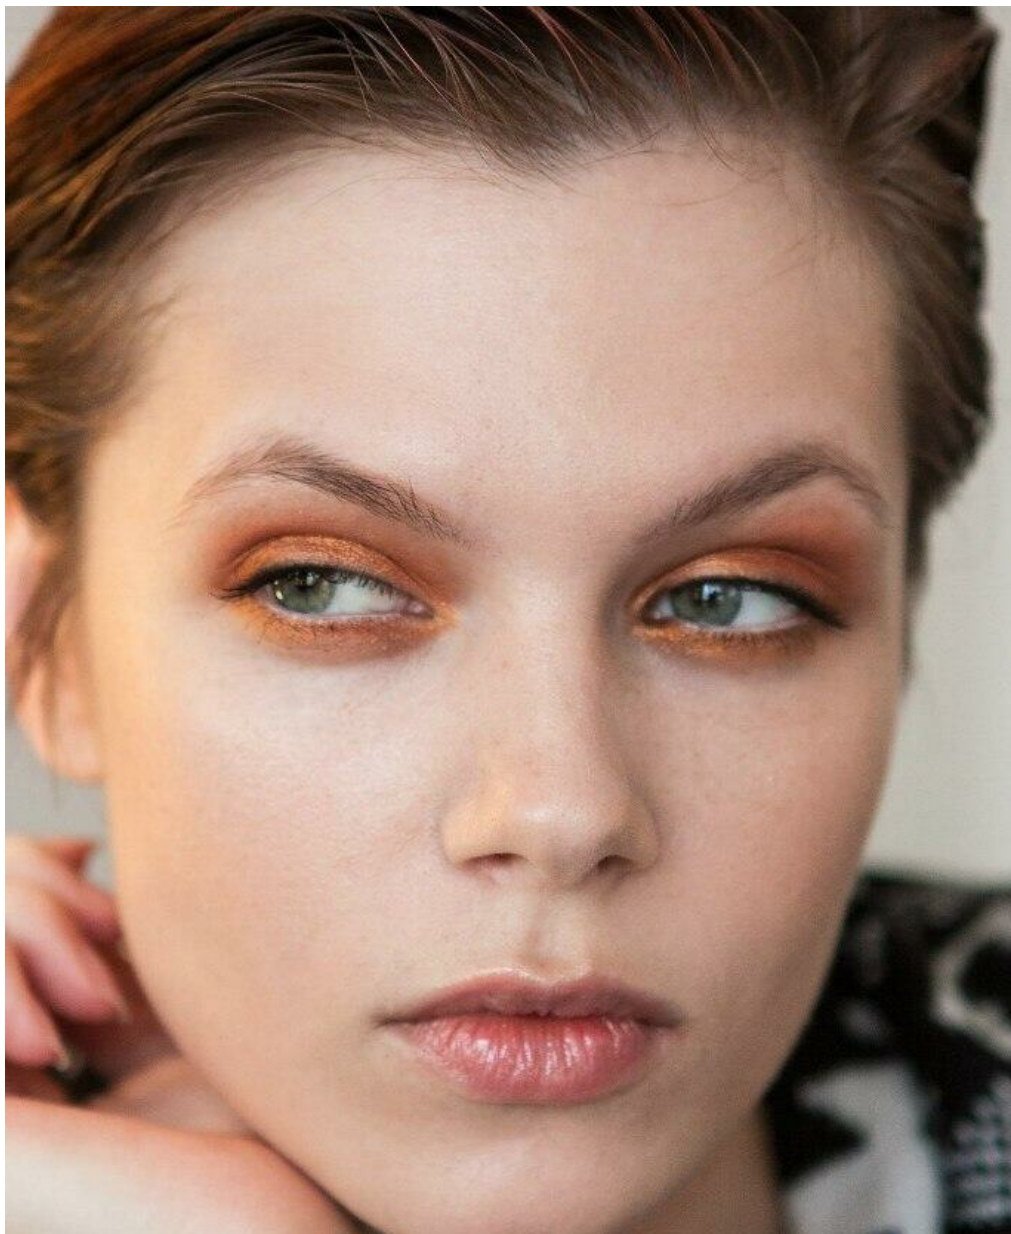

SASA KOLOCEGOVA

height: 175, weight: 55, chest: 82, waist: 61, thighs: 91
<https://podium.im/en/models/42128>